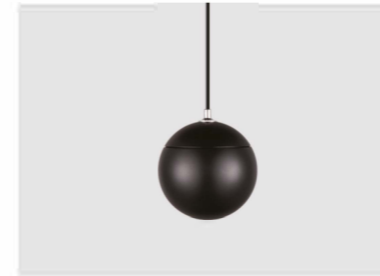

# MINI TRACK M26A/M26T/M26R/M26E

## LEAD BALL

07.042A01000

Power	8W/10W
Beam angle	27°/37°
Color temperature	2700K/3000K/3500K/4000K/2700K-6000K
Light efficiency	50lm/W
Color rendering index	≥90
Operating temperature	-25°C - 50°C
Rated life hours	35,000-50,000h LM80
LED chip	COB

## FEATURES

inset single control via  
KC BLE Mesh app

07.042A01000

# LEAD BALL

Luminaires are available in different colour versions for matching the luminaire colour to the surroundings.

COLOUR | BK ■ WH □ GB ■ CR ■ | MATERIAL | AL