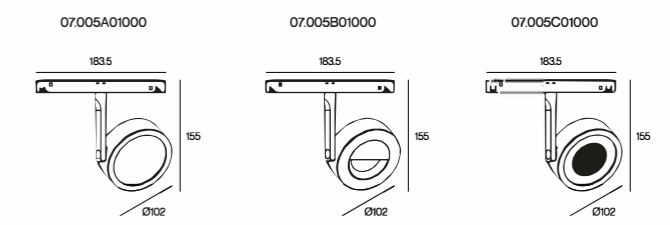

COLOUR | BK ■ WH □ | MATERIAL | AL