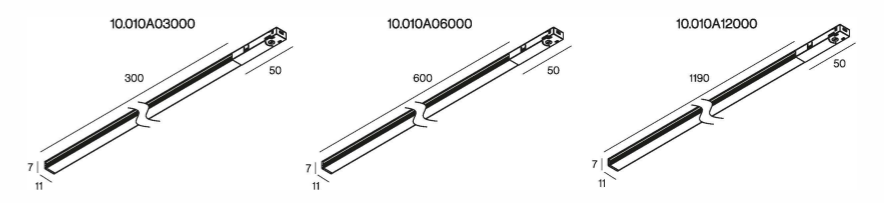

COLOUR | BK ■ WH □ | MATERIAL | PC