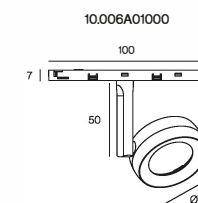

OPTIONS

1	Non-DIM

COLOUR | BK ■ WH □

MATERIAL | AL