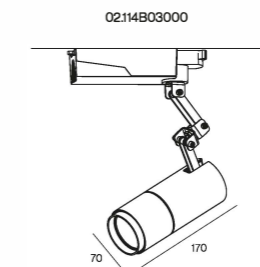

GRAB

GRAB

02114B03000

Power	25W/30W
Beam angle	15°-36°/36°-60°
Color temperature	2700K/3000K/3500K/4000K
Light efficiency	95lm/W
Color rendering index	>85
Operating temperature	-25°C - 50°C
Rated life hours	35,000-50,000h LM80
LED chip	COB

OPTIONS

1	Non-DIM
2	TRIAC
3	0/1-10V
4	DALI

SUITABLE TRACK SYSTEM

1	1-CIRCUIT DALI
2	3-CIRCUITS
3	1-CIRCUIT

COLOUR | BK ■ WH □

MATERIAL | AL