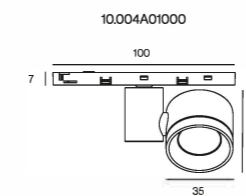

OPTIONS

1	Non-DIM

COLOUR | BK ■ WH □

MATERIAL | AL