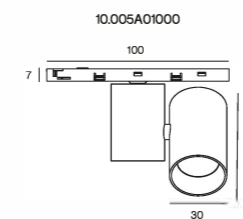

OPTIONS

1	Non-DIM

COLOUR | BK ■ WH □

MATERIAL | AL