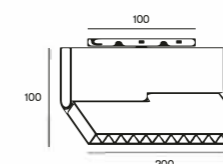

10.007A12000