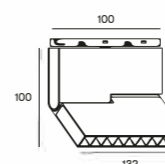

OPTIONS

1	Non-DIM

10.007A09000