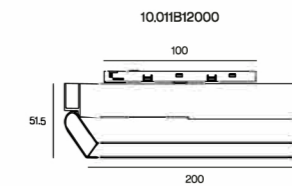

OPTIONS

1	Non-DIM

COLOUR | BK ■ WH □

MATERIAL | AL