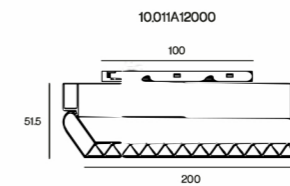

OPTIONS

1	Non-DIM

COLOUR | BK ■ WH □

MATERIAL | AL