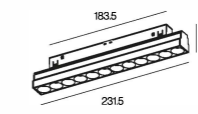

GRILLE LIGHT

07.021A12000

Power	20W
Beam angle	18°/23°/35°
Color temperature	2700K/3000K/3500K/4000K/2700K-6000K
Light efficiency	99lm/W
Color rendering index	≥90
Operating temperature	-25°C - 50°C
Rated life hours	35,000-50,000h LM80
LED chip	SMD

OPTIONS

1	Non-DIM
2	0/1-10V
3	DALI
4	BLE
5	ZIGBEE

FEATURES

07.021A06000

07.021A12000

COLOUR | BK ■ WH □ | MATERIAL | AL