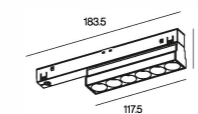

07.021A06000