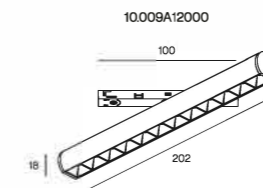

OPTIONS

1	Non-DIM

COLOUR | BK ■ WH □

MATERIAL | AL