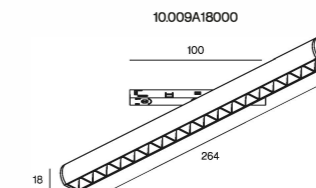

OPTIONS

1	Non-DIM

COLOUR | BK ■ WH □

MATERIAL | AL