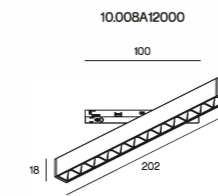

OPTIONS

1	Non-DIM

COLOUR | BK ■ WH □

MATERIAL | AL