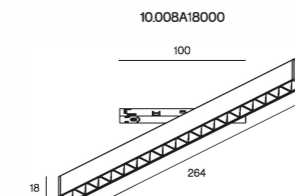

OPTIONS

1	Non-DIM

COLOUR | BK ■ WH □

MATERIAL | AL